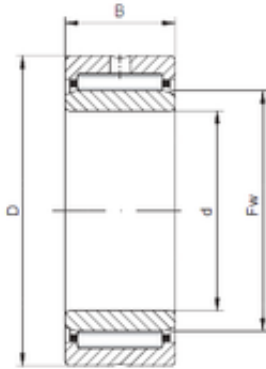

# NEI Manufacturing Bearing LTD.

10 mm x 22 mm x 14 mm ISO NA4900-2RS  
needle roller bearings

Bearing No. NA4900-2RS

Size	10x22x14 mm
Bore Diameter	10 mm
Outer Diameter	22 mm
Width	14 mm
d	10 mm
Fw	14 mm
D	22 mm
B	14 mm
C	14 mm

NA4900-2RS Bearing 2D drawings and 3D CAD models