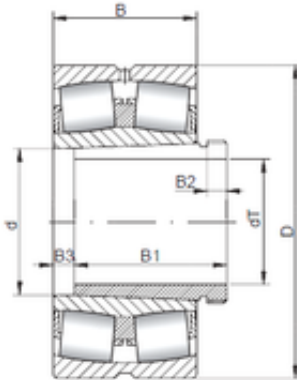

NEI Manufacturing Bearing LTD.

460 mm x 620 mm x 118 mm ISO 23992
KCW33+AH3992 spherical roller bearings

Bearing No. 23992 KCW33+AH3992

Size	460x620x118 mm
Bore Diameter	460 mm
Outer Diameter	620 mm
Width	118 mm
d	460 mm
d1	430 mm
D	620 mm
B	118 mm
C	118 mm
B1	8 mm
B2	25 mm

23992 KCW33+AH3992 Bearing 2D drawings and 3D
CAD models