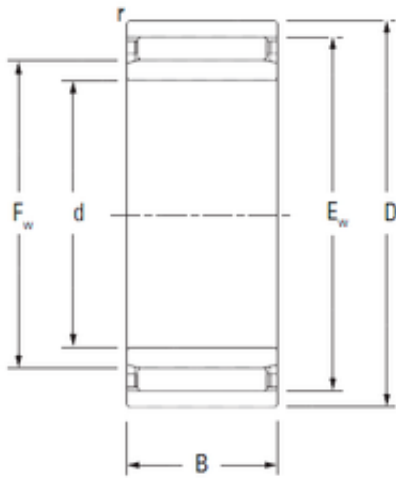

NEI Manufacturing Bearing LTD.

17 mm x 35 mm x 16 mm KOYO NAO17X35X16 needle roller bearings

Bearing No. NAO17X35X16

Bore Diameter	17 mm
Outer Diameter	35 mm
d	17 mm
Fw	22 mm
D	35 mm
Ew	29 mm
B	16 mm
C	16 mm
r5 min.	0,3 mm
S	1,5 mm
Weight	0,078 Kg
Basic dynamic load rating (C)	19 kN
Basic static load rating (C0)	23,3 kN
(Grease) Lubrication Speed	13000 r/min
Category	Bearings
Inventory	0.0
Manufacturer Name	KOYO
Minimum Buy Quantity	N/A
Weight / Kilogram	0
Product Group	B04144

NAO17X35X16 Bearing 2D drawings and 3D CAD models