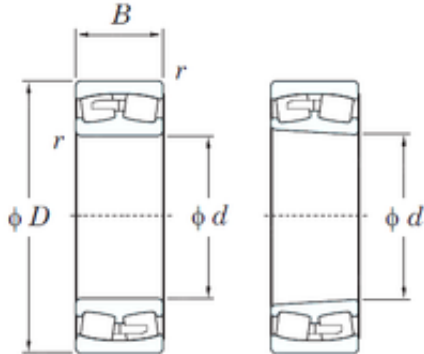

# NEI Manufacturing Bearing LTD.

530 mm x 780 mm x 185 mm KOYO 230/530R spherical roller bearings

Bearing No. 230/530R

Size	530x780x185 mm
Bore Diameter	530 mm
Outer Diameter	780 mm
Width	185 mm
d	530 mm
D	780 mm
B	185 mm
C	185 mm
r min.	6 mm
Weight	314 Kg
Basic dynamic load rating (C)	4090 kN
Basic static load rating (C0)	9050 kN
Calculation factor (e)	0.24
Calculation factor (Y0)	2.78
Calculation factor (Y1)	2.84

230/530R Bearing 2D drawings and 3D CAD models