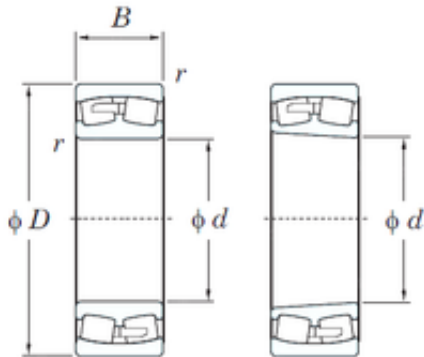

## NEI Manufacturing Bearing LTD.

380 mm x 620 mm x 194 mm KOYO 23176RK  
spherical roller bearings

Bearing No. 23176RK

Size	380x620x194 mm
Bore Diameter	380 mm
Outer Diameter	620 mm
Width	194 mm
d	380 mm
D	620 mm
B	194 mm
C	194 mm
r min.	5 mm
da min.	402 mm
Da max.	598 mm
ra max.	4 mm
Weight	233 Kg
Basic dynamic load rating (C)	3590 kN
Basic static load rating (C0)	7320 kN
(Grease) Lubrication Speed	420 r/min
(Oil) Lubrication Speed	560 r/min
Calculation factor (e)	0,31
Calculation factor (Y0)	2,13
Calculation factor (Y1)	2,18

23176RK Bearing 2D drawings and 3D CAD models