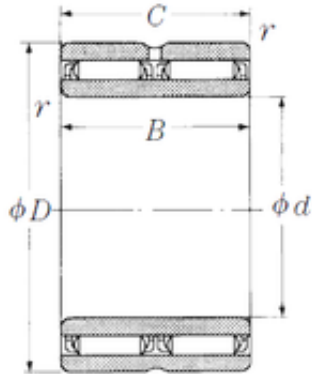

# NEI Manufacturing Bearing LTD.

25 mm x 42 mm x 32 mm NSK NAFW254232  
needle roller bearings

Bearing No. NAFW254232

Size	25x42x32 mm
Bore Diameter	25 mm
Outer Diameter	42 mm
Width	32 mm
d	25 mm
Fw	30 mm
D	42 mm
B	32 mm
C	32 mm
r min.	0,3 mm
Weight	0,19 Kg
Basic dynamic load rating (C)	38 kN
Basic static load rating (C0)	62 kN

NAFW254232 Bearing 2D drawings and 3D CAD models