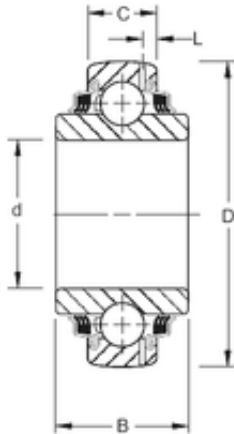

NEI Manufacturing Bearing LTD.

ROUND BORE

49,4 mm x 90 mm x 36,53 mm Timken
GW210PP9 deep groove ball bearings

Bearing No. GW210PP9

Size	49.4x90x36.53 mm
Bore Diameter	49,4 mm
Outer Diameter	90 mm
Width	36,53 mm
d	49,4 mm
D	90 mm
B	36,53 mm
C	23 mm
Weight	0,794 Kg
Basic dynamic load rating (C)	39,9 kN

GW210PP9 Bearing 2D drawings and 3D CAD models