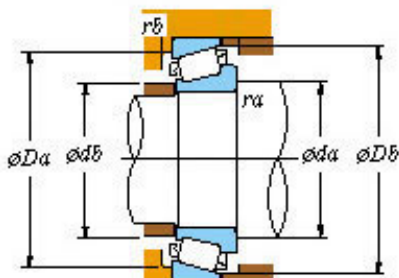

NEI Manufacturing Bearing LTD.

Koyo NSK Timken 15123/245 15123r/15245r Auto Parts Taper Roller Wheel Hub Bearing for ...

Bearing No. 15123/245

■ Mounting dimensions

15123/245 Bearing 2D drawings and 3D CAD models

Bearing No.	15123/245
d	31.75
D	62
T	18.161
B	19.05
r(min)	SP
r1(min)	1.2
Cr	55.7
C0r	50.7
Cu	7.30
Grease lub.	6400
Oil lub.	8600
C	14.288
a	13.2 mm
da	42.5
db	36.5
Da	55.0
Db	58.0
ra(max)	3.5
rb(max)	1.2
e	0.35
Y1	1.71
Y0	0.94
(Refer.) Mass(kg)	0.238