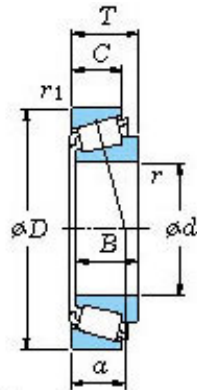

NEI Manufacturing Bearing LTD.

Koyo NSK Timken 15123/245 15123r/15245r Auto Parts Taper Roller Wheel Hub Bearing for ...

Bearing No. 15123/245

■ Mounting dimensions

15123/245 Bearing 2D drawings and 3D CAD models

Bearing No.	15123/245
d	31.75
D	62
T	18.161
B	19.05
r(min)	SP
r1(min)	1.2
Cr	55.7
C0r	50.7
Cu	7.30
Grease lub.	6400
Oil lub.	8600
C	14.288
a	13.2 mm
da	42.5
db	36.5
Da	55.0
Db	58.0
ra(max)	3.5
rb(max)	1.2
e	0.35
Y1	1.71
Y0	0.94
(Refer.) Mass(kg)	0.238